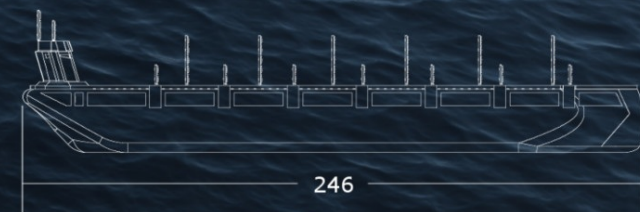

# Panamax E

dimensions in meters

Drive Type: All Electric

Draught: 13 m  
DWT: 70000 mT

Max Power: 10 MW  
Battery: 200 MWh

Max Speed: 27 knots

Cruising Speed: 10 knots  
Cruising Speed Range with battery: 8049 km in 18 days  
Range at 10 knots with battery and on-board power generation: Unlimited\*  
\*(average sea wind 8m/s with an average 160W/m2 solar insolation)

All rights reserved © Poduhvat DOO

Cruising Speed: 12 knots  
Cruising Speed Range with battery: 5566 km in 10 days  
Cruising Speed Range with battery and on-board power generation: 22263 km in 42 days