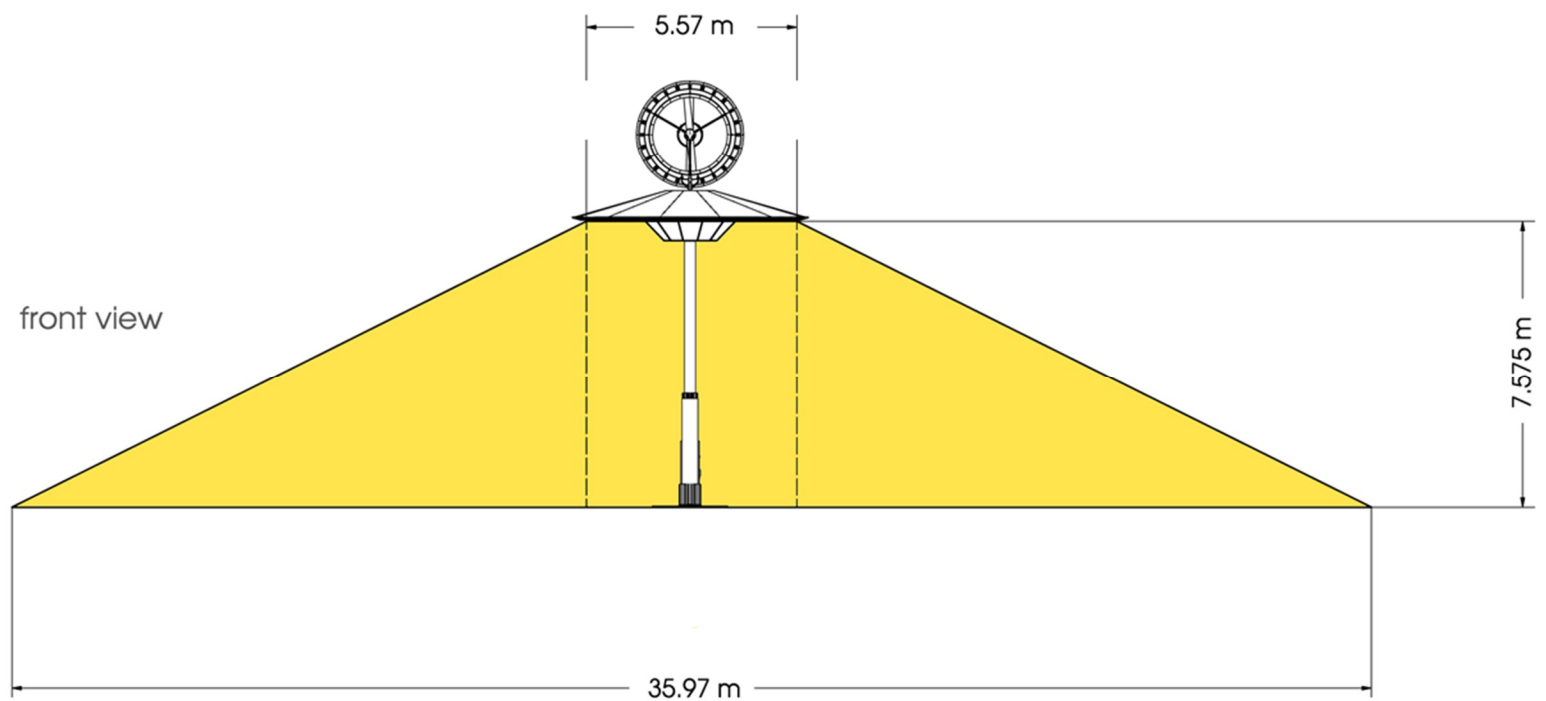

VETROSUN light cone

Max number of LED lights per one Vetrosun unit: 96
LED type: Vero 10
Combined LED illumination at max – 105600 lumens
LED light color range: 2000 – 6000 K
Combined LED power consumption at max: 893 W